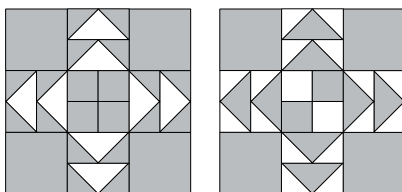

moda

Sampler Block Shuffle

6" x 6" finished

Cutting

Print 1

- 10-1½" squares
- 4-2½" x 1½" rectangles

Print 2

- 2-1½" squares

Background

- 4-2½" squares
- 4-2½" x 1½" rectangles
- 8-1½" squares

✂ - Easy Corner Triangle

25

Color Options

moda

Sampler Block Shuffle

6" x 6" finished

Cutting

Print 1

- 10-1½" squares
- 4-2½" x 1½" rectangles

Print 2

- 2-1½" squares

Background

- 4-2½" squares
- 4-2½" x 1½" rectangles
- 8-1½" squares

✂ - Easy Corner Triangle