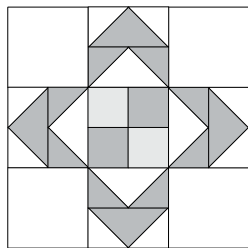

moda

Sampler Block Shuffle

6" x 6" finished

Cutting

Print 1

- 10-1½" squares
- 4-2½" x 1½" rectangles

Print 2

- 2-1½" squares

Background

- 4-2½" squares
- 4-2½" x 1½" rectangles
- 8-1½" squares

✂ - Easy Corner Triangle

25

Color Options

moda

Sampler Block Shuffle

6" x 6" finished

Cutting

Print 1

- 10-1½" squares
- 4-2½" x 1½" rectangles

Print 2

- 2-1½" squares

Background

- 4-2½" squares
- 4-2½" x 1½" rectangles
- 8-1½" squares

✂ - Easy Corner Triangle