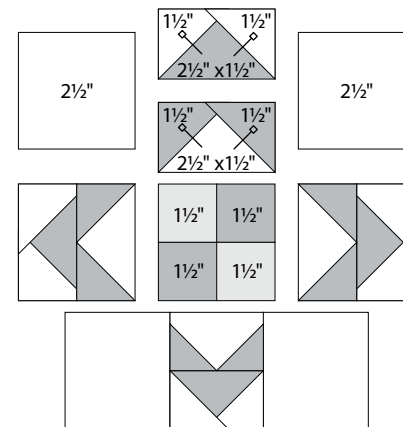

moda

Sampler Block Shuffle

6" x 6" finished

Cutting

Print 1

- 10-1½" squares
- 4-2½" x 1½" rectangles

Print 2

- 2-1½" squares

Background

- 4-2½" squares
- 4-2½" x 1½" rectangles
- 8-1½" squares

✂ - Easy Corner Triangle

25

Color Options

moda

Sampler Block Shuffle

6" x 6" finished

Cutting

Print 1

- 10-1½" squares
- 4-2½" x 1½" rectangles

Print 2

- 2-1½" squares

Background

- 4-2½" squares
- 4-2½" x 1½" rectangles
- 8-1½" squares

✂ - Easy Corner Triangle