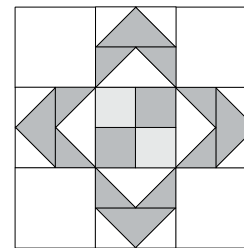

moda

Sampler Block Shuffle

6" x 6" finished

Cutting

Print 1

- 10-1½" squares
- 4-2½" x 1½" rectangles

Print 2

- 2-1½" squares

Background

- 4-2½" squares
- 4-2½" x 1½" rectangles
- 8-1½" squares

✂ - Easy Corner Triangle

25

Color Options

moda

Sampler Block Shuffle

6" x 6" finished

Cutting

Print 1

- 10-1½" squares
- 4-2½" x 1½" rectangles

Print 2

- 2-1½" squares

Background

- 4-2½" squares
- 4-2½" x 1½" rectangles
- 8-1½" squares

✂ - Easy Corner Triangle