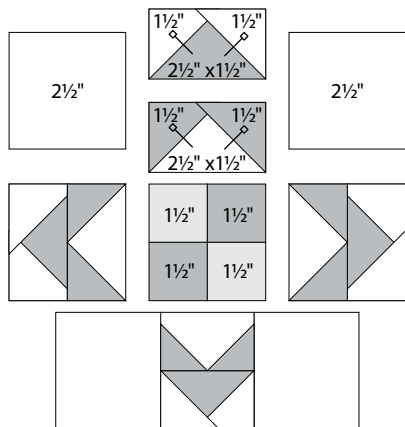

moda

Sampler Block Shuffle

6" x 6" finished

Cutting

Print 1

- 10-1½" squares
- 4-2½" x 1½" rectangles

Print 2

- 2-1½" squares

Background

- 4-2½" squares
- 4-2½" x 1½" rectangles
- 8-1½" squares

✂ - Easy Corner Triangle

25

Color Options

moda

Sampler Block Shuffle

6" x 6" finished

Cutting

Print 1

- 10-1½" squares
- 4-2½" x 1½" rectangles

Print 2

- 2-1½" squares

Background

- 4-2½" squares
- 4-2½" x 1½" rectangles
- 8-1½" squares

✂ - Easy Corner Triangle

25

Color Options