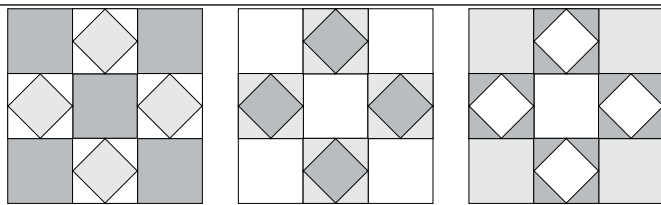

moda

Sampler Block Shuffle

6" x 6" finished

Cutting

Print 1

5-2 1/2" squares

Print 2

4-2 1/2" squares

Background

16-1 1/2" squares

Easy Corner Triangle

FIG TREE & CO
To learn more, visit: figtreequilts.com

14

Color Options

moda

MODAFABRICS.COM