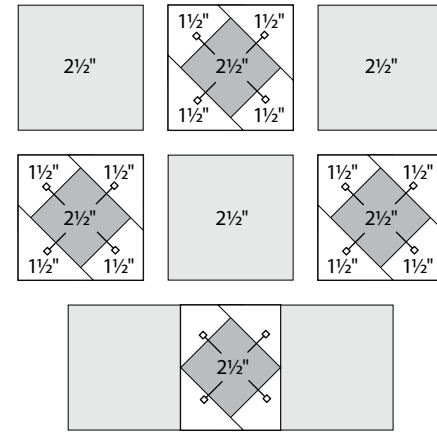

moda

Sampler Block Shuffle

6" x 6" finished

Cutting

Print 1

5-2 1/2" squares

Print 2

4-2 1/2" squares

Background

16-1 1/2" squares

Easy Corner Triangle

FIG TREE & CO
To learn more, visit: figtreequilts.com

14

Color Options

moda

MODAFABRICS.COM

#showmethemoda

moda

Sampler Block Shuffle

6" x 6" finished

Cutting

Print 1

5-2 1/2" squares

Print 2

4-2 1/2" squares

Background

16-1 1/2" squares

Easy Corner Triangle

FIG TREE & CO
To learn more, visit: figtreequilts.com

14

Color Options

moda