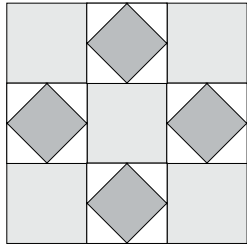

moda

Sampler Block Shuffle

6" x 6" finished

Cutting

Print 1

5-2 1/2" squares

Print 2

4-2 1/2" squares

Background

16-1 1/2" squares

Easy Corner Triangle

FIG TREE & CO
To learn more, visit: figtreequilts.com

14

Color Options

moda

MODAFABRICS.COM

#showmethemoda

moda

Sampler Block Shuffle

6" x 6" finished

Cutting

Print 1

5-2 1/2" squares

Print 2

4-2 1/2" squares

Background

16-1 1/2" squares

Easy Corner Triangle

FIG TREE & CO
To learn more, visit: figtreequilts.com

14

Color Options

moda