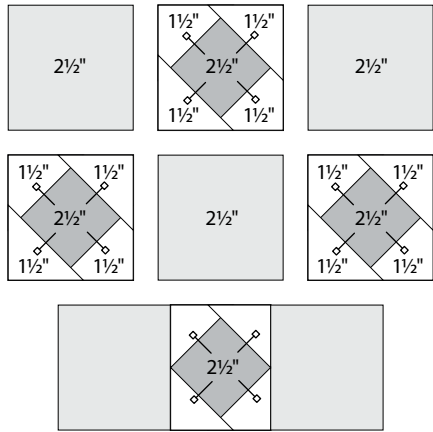

moda

Sampler Block Shuffle

6" x 6" finished

Cutting

Print 1

5-2 1/2" squares

Print 2

4-2 1/2" squares

Background

16-1 1/2" squares

Easy Corner Triangle

FIG TREE & CO
To learn more, visit: figtreequilts.com

14

Color Options

moda

MODAFABRICS.COM

#showmethemoda

moda

Sampler Block Shuffle

6" x 6" finished

Cutting

Print 1

5-2 1/2" squares

Print 2

4-2 1/2" squares

Background

16-1 1/2" squares

Easy Corner Triangle

FIG TREE & CO
To learn more, visit: figtreequilts.com

14

Color Options

moda