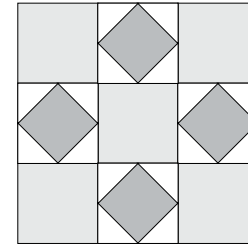

moda

Sampler Block Shuffle

6" x 6" finished

Cutting

Print 1

5-2 1/2" squares

Print 2

4-2 1/2" squares

Background

16-1 1/2" squares

Easy Corner Triangle

FIG TREE & CO
To learn more, visit: figtreequilts.com

14

Color Options

moda

MODAFABRICS.COM

#showmethemoda

moda

Sampler Block Shuffle

6" x 6" finished

Cutting

Print 1

5-2 1/2" squares

Print 2